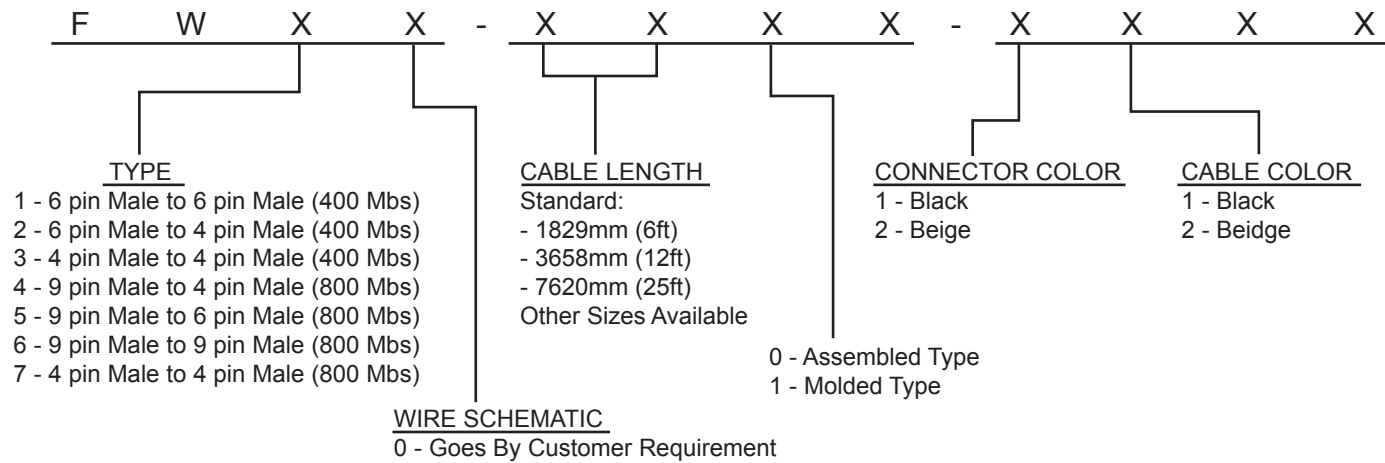

IEEE 1394 (FireWire) Cable Ordering System

HOW TO ORDER:

Rev	Drawn	Checked	Approved	Date		
0	B.S.	S.M.	S.M.	10/20/08	SMP TECHNOLOGY, INC.	
					IEEE 1394 (FireWire) Cable Ordering System	
TOL. DEC.	.X +/-	.XX +/-	.XXX +/-	ANGLE +/-	UNIT: mm	Pg: 1